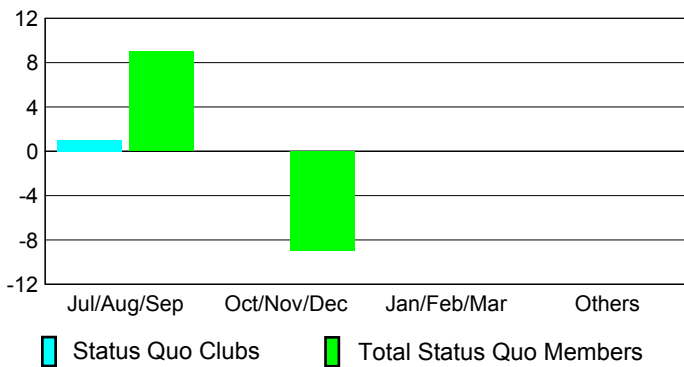

2012-2013 GMT Reports for District (or Undistricted) **District 4 A2**

GMT: **DANA BIGGS**

Location: **CALIFORNIA**

GMT CA: **1**

CLUBS

Month	New Club Goal	Actual New Clubs	Actual Dropped Clubs	Gain/Loss of Clubs
2012-2013				
Jul/Aug/Sep	0	0	0	0
Oct/Nov/Dec	0	0	0	0
Jan/Feb/Mar	1	0	0	0
Apr/May/June	1	1	1	0
Totals	2	1	1	0

Club Results 2012-2013
Goal, New, Dropped, Gain/Loss

YTD Status Quo Clubs 2012-2013
Status Quo Clubs Compared to Status Quo Members

Club Gain/Loss 2012-2013

MEMBERSHIP

Month	Net Memb Goal	Actual New Memb	Actual Dropped Memb	Gain/Loss of Memb
2012-2013				
Jul/Aug/Sep	10	68	48	20
Oct/Nov/Dec	30	49	50	-1
Jan/Feb/Mar	45	54	79	-25
Apr/May/June	70	77	75	2
Totals	155	248	252	-4