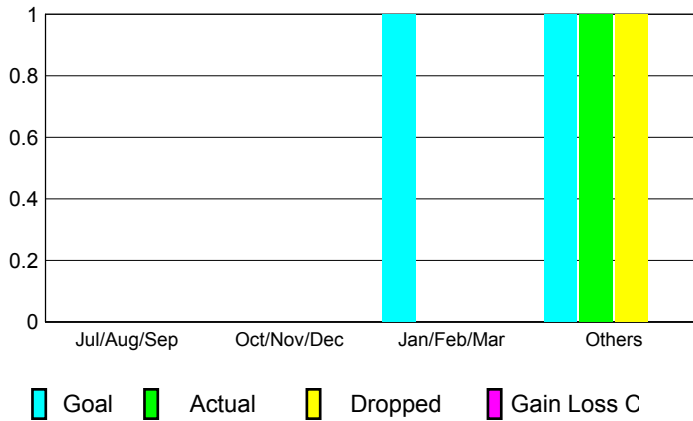

2012-2013 GMT Reports for District (or Undistricted) **District 4 A2**

GMT: **DANA BIGGS**

Location: **CALIFORNIA**

GMT CA: **1**

CLUBS

Month	New Club Goal	Actual New Clubs	Actual Dropped Clubs	Gain/Loss of Clubs
2012-2013				
Jul/Aug/Sep	0	0	0	0
Oct/Nov/Dec	0	0	0	0
Jan/Feb/Mar	1	0	0	0
Apr/May/June	1	1	1	0
Totals	2	1	1	0

Club Results 2012-2013
Goal, New, Dropped, Gain/Loss

YTD Status Quo Clubs 2012-2013
Status Quo Clubs Compared to Status Quo Members

Club Gain/Loss 2012-2013

MEMBERSHIP

Month	Net Memb Goal	Actual New Memb	Actual Dropped Memb	Gain/Loss of Memb
2012-2013				
Jul/Aug/Sep	10	68	48	20
Oct/Nov/Dec	30	49	50	-1
Jan/Feb/Mar	45	54	79	-25
Apr/May/June	70	77	75	2
Totals	155	248	252	-4