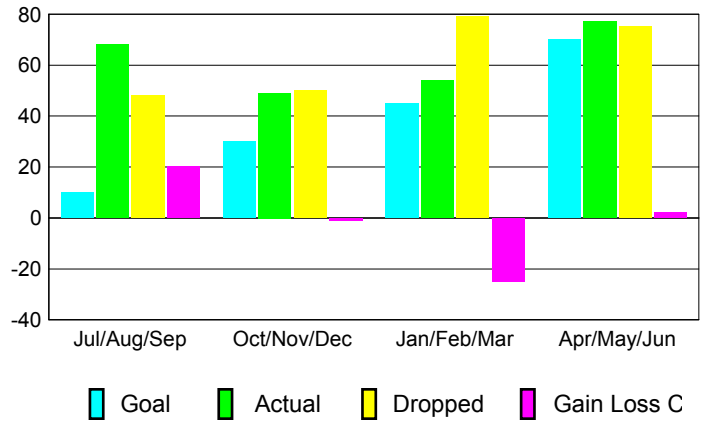

2012-2013 GMT Reports for District (or Undistricted) **District 4 A2**

GMT: **DANA BIGGS**

Location: **CALIFORNIA**

GMT CA: **1**

CLUBS

Month	New Club Goal	Actual New Clubs	Actual Dropped Clubs	Gain/Loss of Clubs
2012-2013				
Jul/Aug/Sep	0	0	0	0
Oct/Nov/Dec	0	0	0	0
Jan/Feb/Mar	1	0	0	0
Apr/May/June	1	1	1	0
Totals	2	1	1	0

Club Results 2012-2013
Goal, New, Dropped, Gain/Loss

YTD Status Quo Clubs 2012-2013
Status Quo Clubs Compared to Status Quo Members

Club Gain/Loss 2012-2013

MEMBERSHIP

Month	Net Memb Goal	Actual New Memb	Actual Dropped Memb	Gain/Loss of Memb
2012-2013				
Jul/Aug/Sep	10	68	48	20
Oct/Nov/Dec	30	49	50	-1
Jan/Feb/Mar	45	54	79	-25
Apr/May/June	70	77	75	2
Totals	155	248	252	-4

Membership Results 2012-2013
Goal, New, Dropped, Gain/Loss

Gender Comparison 2012-2013

Membership Gain/Loss 2012-2013