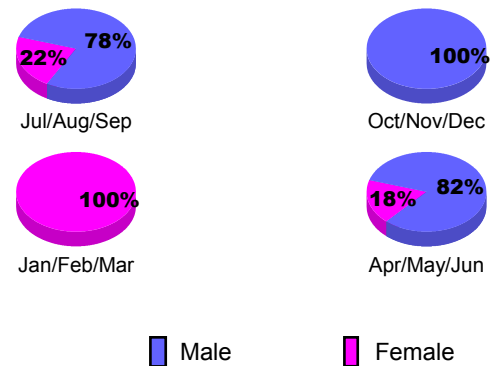

Club Results 2012-2013
Goal, New, Dropped, Gain/Loss

YTD Status Quo Clubs 2012-2013
Status Quo Clubs Compared to Status Quo Members

Club Gain/Loss 2012-2013

MEMBERSHIP

Month	Net Memb Goal	Actual New Memb	Actual Dropped Memb	Gain/Loss of Memb
2012-2013				
Jul/Aug/Sep	10	68	48	20
Oct/Nov/Dec	30	49	50	-1
Jan/Feb/Mar	45	54	79	-25
Apr/May/June	70	77	75	2
Totals	155	248	252	-4

Membership Results 2012-2013
Goal, New, Dropped, Gain/Loss

Gender Comparison 2012-2013

Membership Gain/Loss 2012-2013